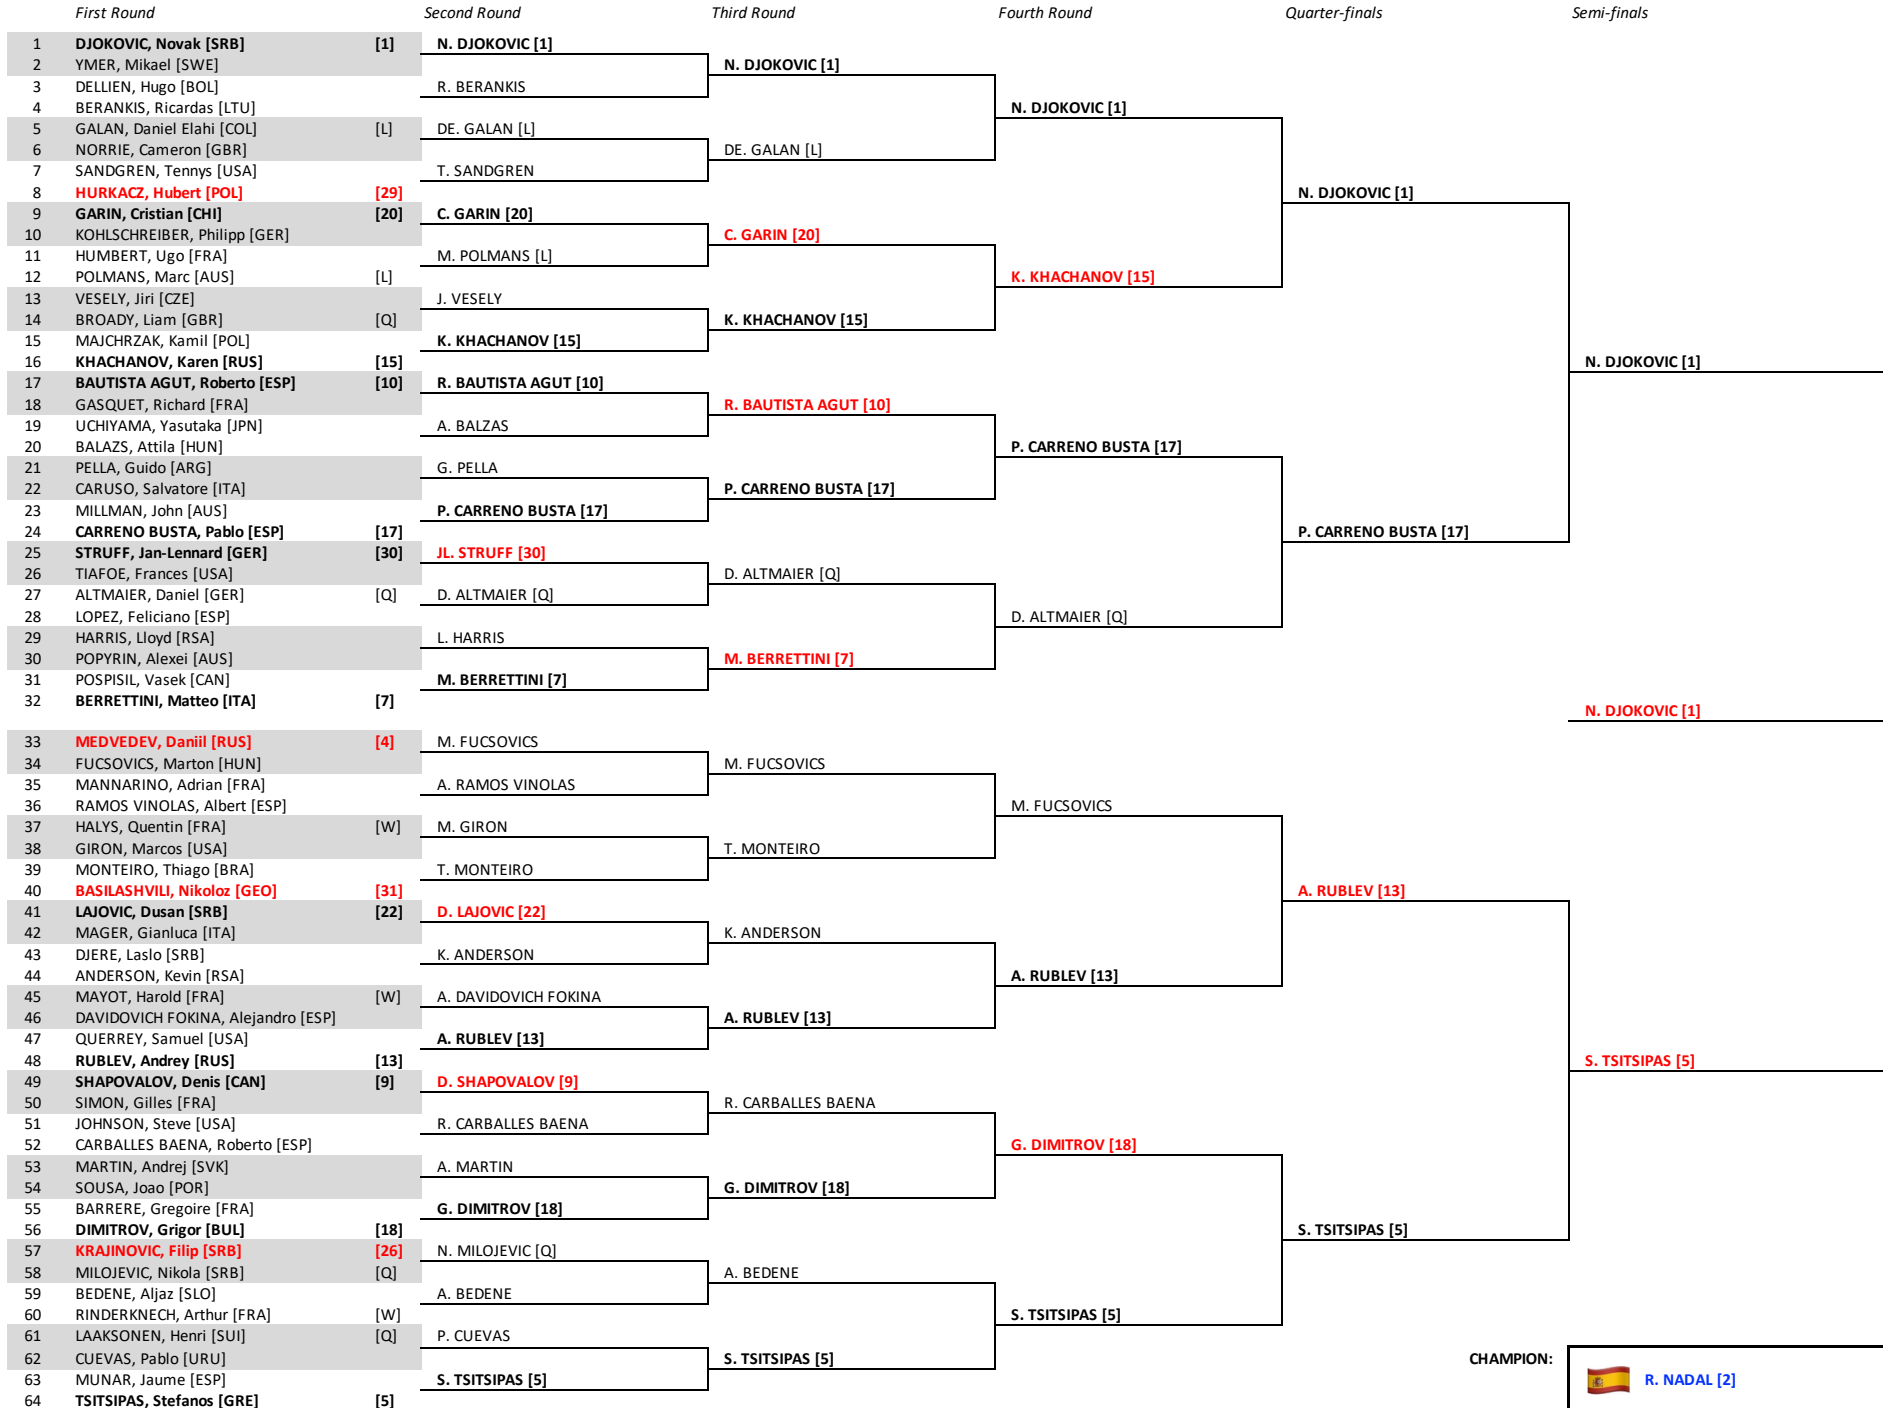

ROLAND-GARROS 2020
MEN'S SINGLES DRAW

KEY: **Seeded player (bold)** **Eliminated seed (red)**

CHAMPION: